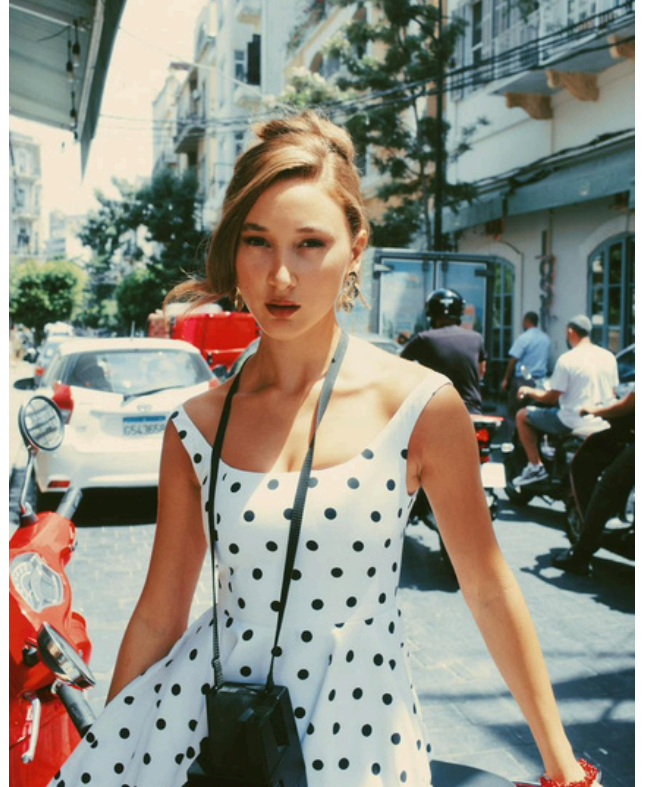

GAELE

Height 174 Bust 69 Waist 63 Hips 93 Shoe 38 Hair Blonde Eyes Brown

||
||
ille