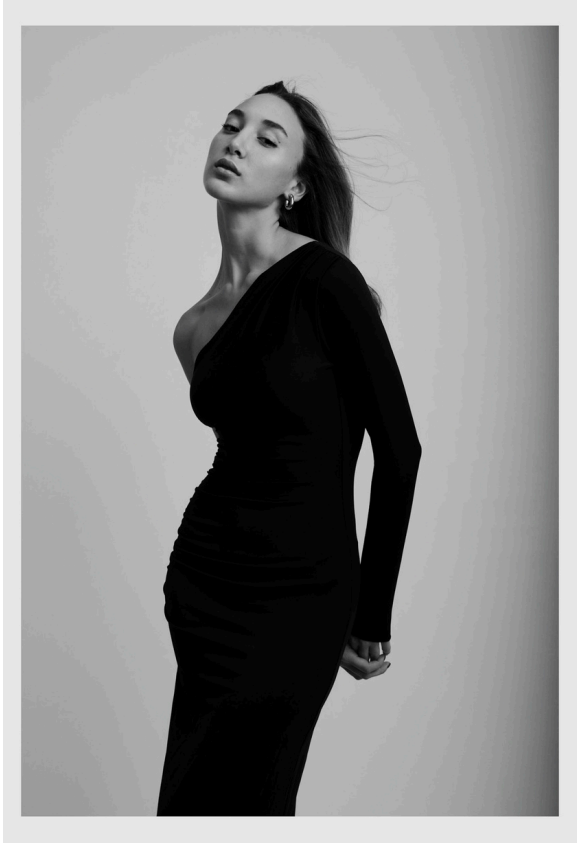

GAELE

Height 174 Bust 69 Waist 63 Hips 93 Shoe 38 Hair Blonde Eyes Brown

||
||
ille