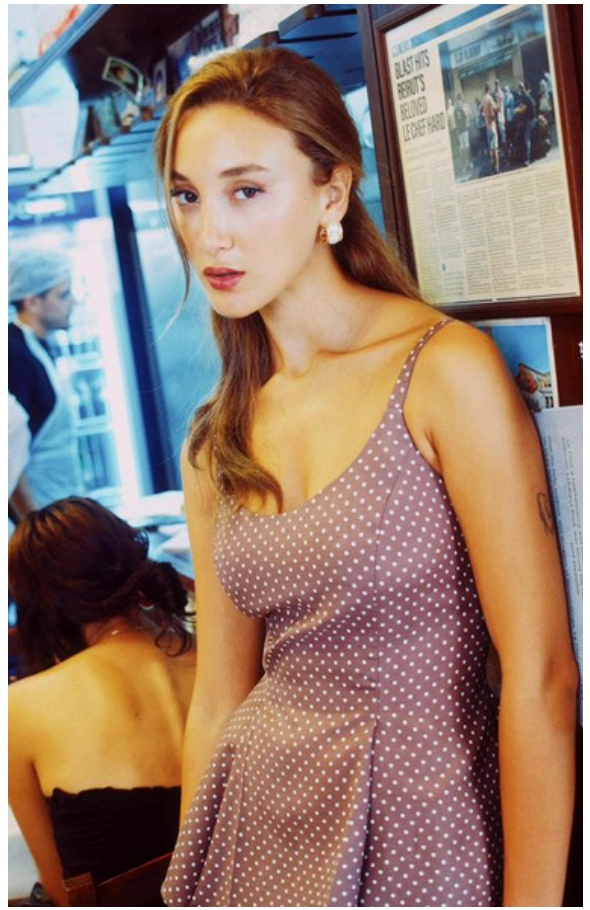

GAELE

Height 174 Bust 69 Waist 63 Hips 93 Shoe 38 Hair Blonde Eyes Brown

||
||
ille