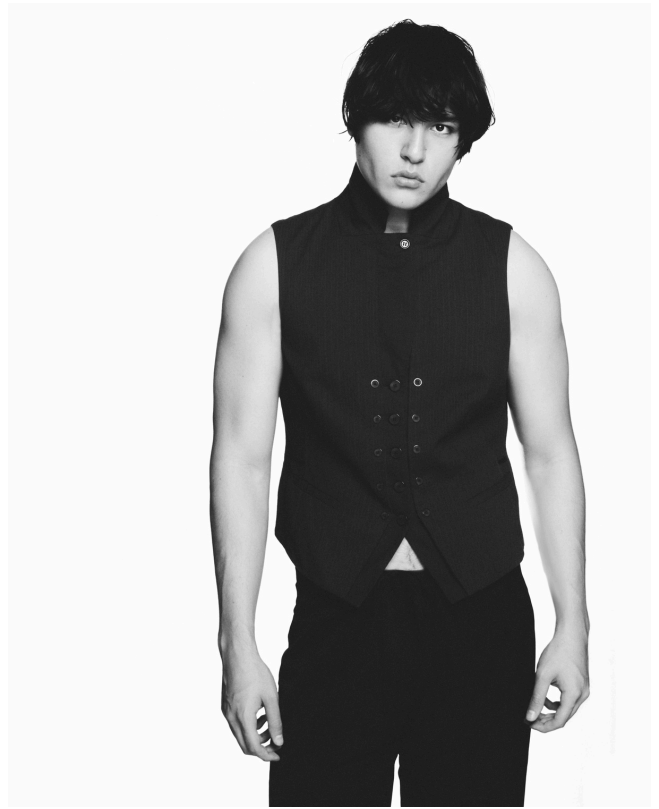

KHANSA

Height 186 Bust 99 Waist 80 Hips 102 Shoe 44 Hair Black Eyes Black

||
||
||
ille