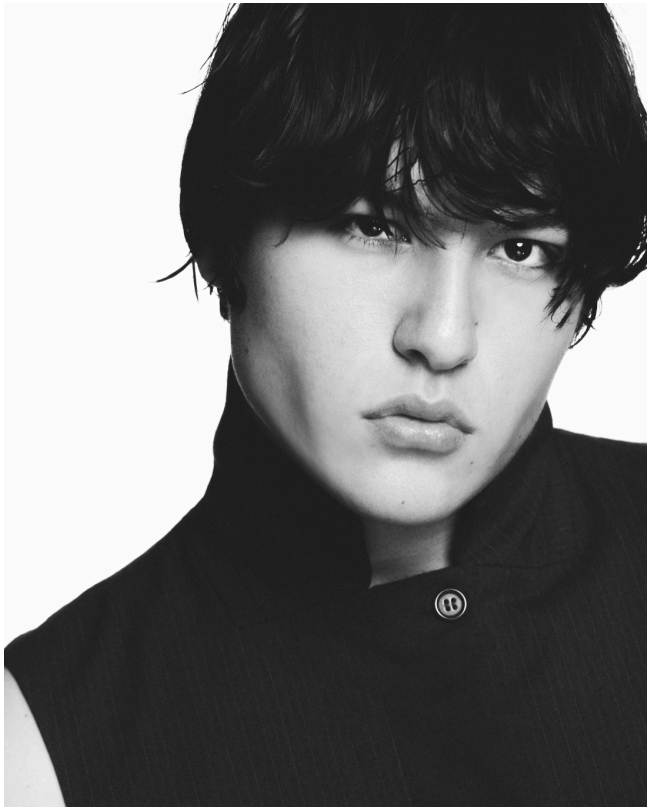

KHANSA

Height 186 Bust 99 Waist 80 Hips 102 Shoe 44 Hair Black Eyes Black

||
||
||
ille